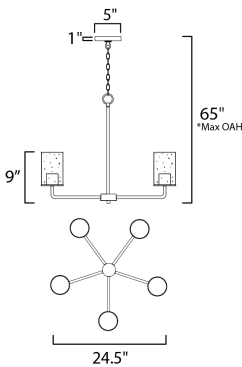

ADDITIONAL

OPERATING TEMPERATURE:
-20°C (-4°F), 40°C (104°F)

MEASUREMENTS

- DIMENSION : 24.5" W x 9" H
- MAX OAH : 65" OAH
- CANOPY : 5" W x 1" H x 5" L
- HANGING WEIGHT : 9.26 lb

LAMPING

- INPUT VOLTAGE : 120V
- BULB : 5 x 60W Incandescent E26 Medium , 300W Total
- BULB INCLUDED : (Not Included)